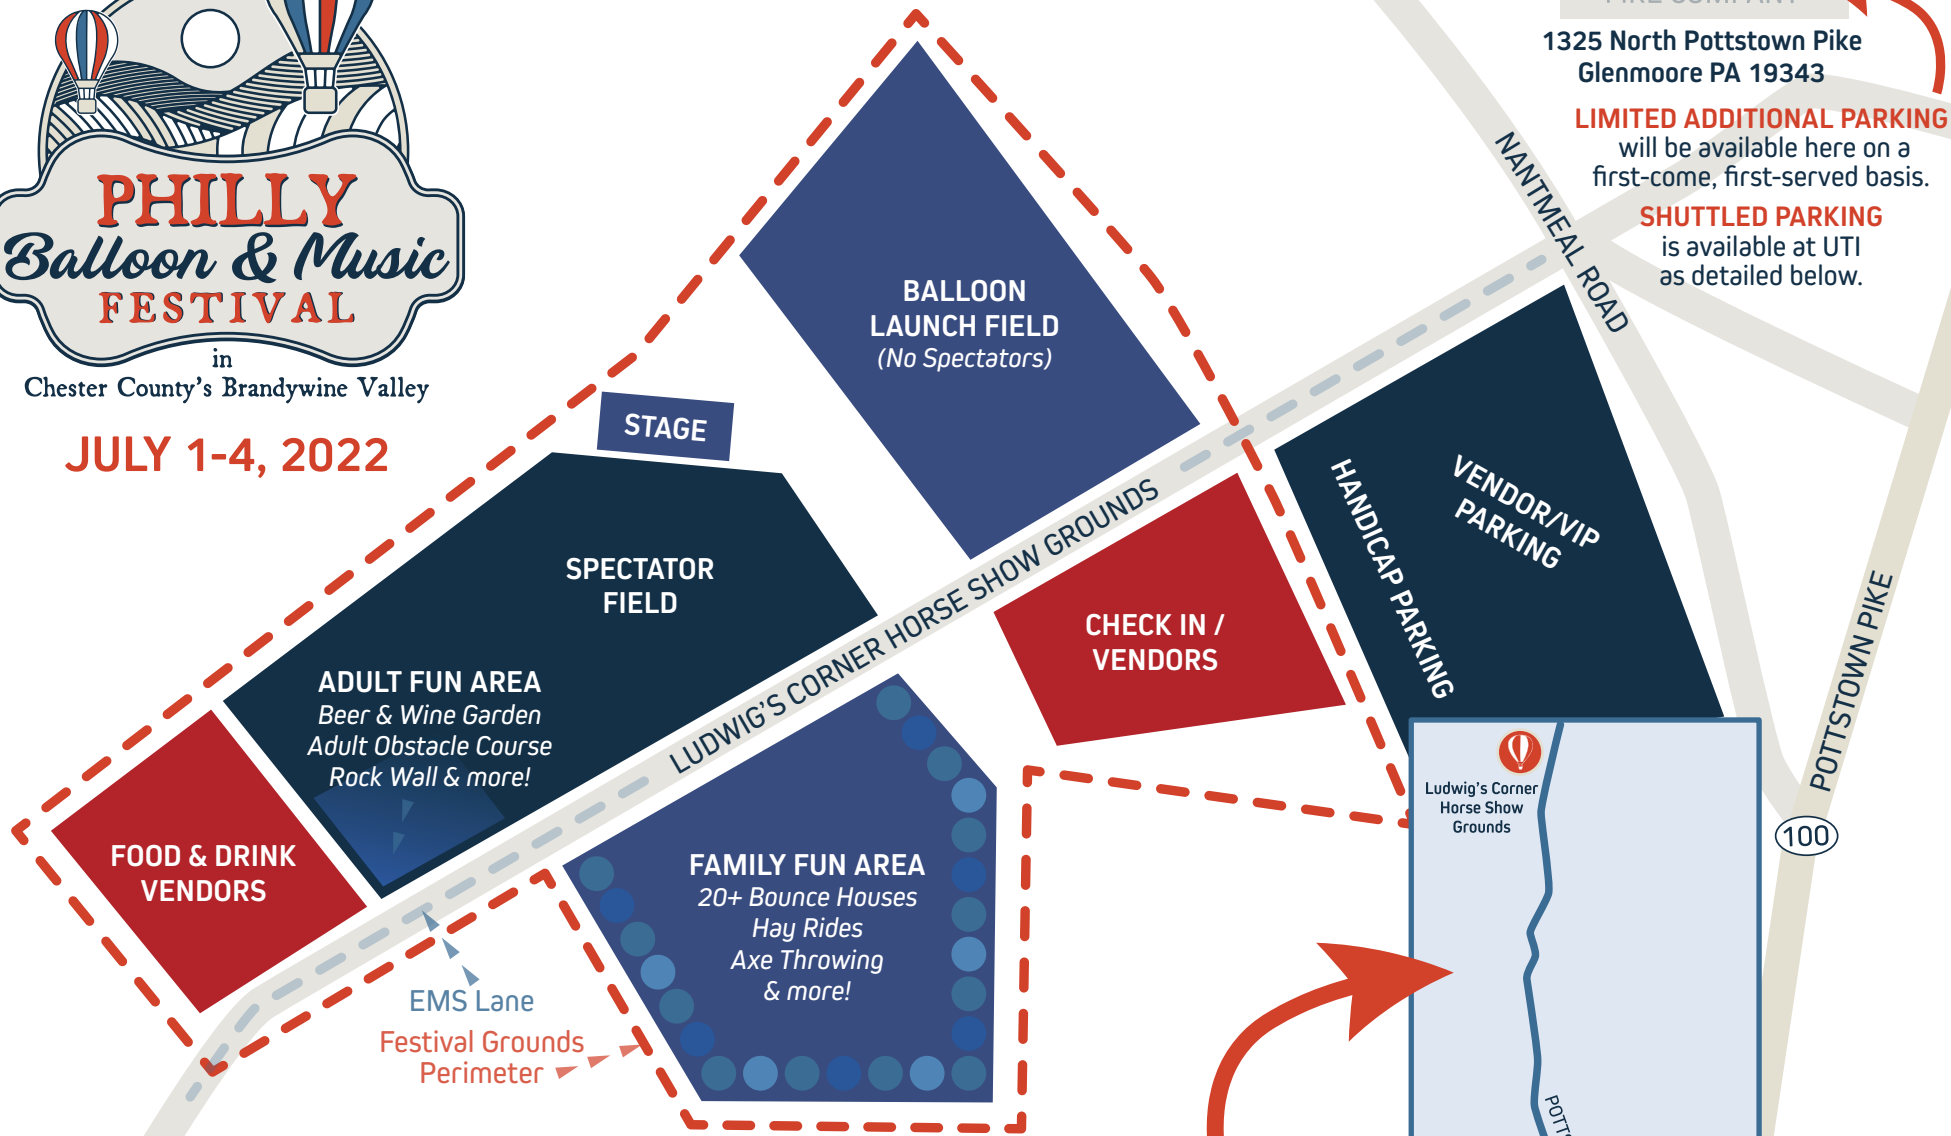

in  
Chester County's Brandywine Valley

**JULY 1-4, 2022**

LUDWIG'S CORNER  
FIRE COMPANY

1325 North Pottstown Pike  
Glenmoore PA 19343

**LIMITED ADDITIONAL PARKING**  
will be available here on a  
first-come, first-served basis.

**SHUTTLED PARKING**  
is available at UTI  
as detailed below.

**EVENT ADDRESS:**  
Ludwig's Corner Horse Show Grounds  
1326 Pottstown Pike  
Glenmoore, PA 19343  
  
For more information, visit:  
[www.phillyballoonfest.com](http://www.phillyballoonfest.com)

**OFF-SITE PARKING VIA SHUTTLE**  
Parking Cost: \$15 per car, includes shuttle to the event  
(Parking is approx. 10 miles away from the event grounds)  
**PARKING ADDRESS:**  
Universal Technical Institute  
750 Pennsylvania Drive, Exton, PA 19341  
Follow signs to Stockton Rd to access parking lot.